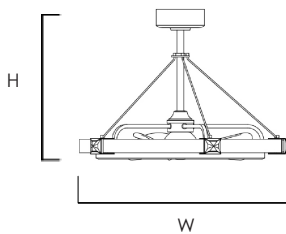

ENERGY INFORMATION AT HIGH SPEED

AIRFLOW : 2600 CFM
ELECTRICITY USE : 27.3W
AIRFLOW EFFICIENCY : 95 CFM / W

FINISHES OPTION

Black / Gold (BKGLD)

GLASS

Beveled Crystal BC

MATERIAL

Steel, Aluminum, ABS

RATINGS

cETLus
Damp Location

INCLUDES

- Wall Mountable Remote Control
- 1 x 8" Downrod

DOWNROD OPTIONS

- 18" (FRD0118BK)
- 24" (FRD0124BK)
- 30" (FRD0130BK)
- 36" (FRD0136BK)